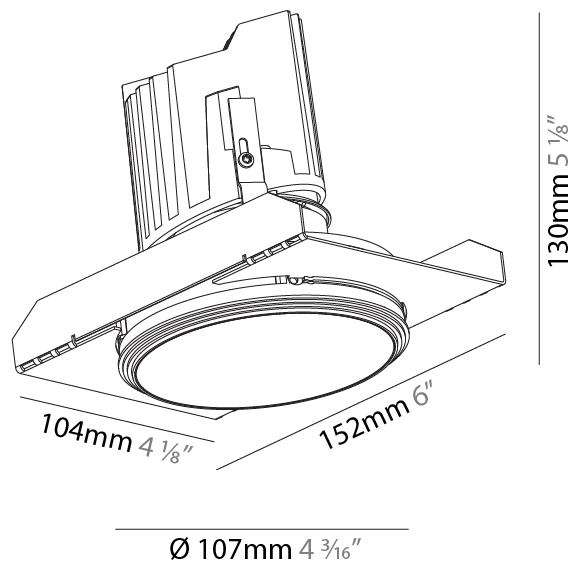

PHYSICAL

Shape: Round
Diameter (mm): 107
Diameter (in): 4 3/16
Height (mm): 130
Height (in): 5 1/8
Ceiling Thickness (mm): 10 / 12.5 / 15 / 25
Ceiling Thickness (in): 3/8 or 1/2 or 9/16 or 1
Min. Recessing Depth (mm): 150
Min. Recessing Depth (in): 5 7/8
Light Distribution: Downlight
Weight (kg): 0.646
Weight (lbs): 1.42
Fixture Finish: SSR / BKV / CWI / CRY / HAB / LAG / UFT / ITA / RUA / RUR / MIC / FTG / MYG / TWT / LOD / PUS / FRO / FUP / KIA / POP / BLS / SPG / MEY / GOH / GUM / CHC / COM / ABZ / JAG / OBR / MOS / ROR
Fixture Material: Aluminum Die Cast
Cut-out Measurements: Ø 111mm / 4 3/8"
Upon Request: Unique Ceiling Thickness

ELECTRICAL

Lamp Type: LED (Zhaga Standard)
Input Wattage (W): 15
Total Output Wattage (W): 14.7
Dimming: Dali Dimming
Driver Included: No
Driver Location: Recessed Housing
Driver Type: Constant Current - 120Vac
Driver Class: Class 2
Housing: See components
Input Voltage (V): 120
Constant Current (MA): 350

LED

Number of LEDs: 1
Color Temperature (°K): Warm Dim
Max. Delivered Lumen (lm): 766
Nominal Lumen (lm): 1140
CRI: >90 CRI
Lamp Life (hrs): 50000
Upon Request: RGB-W Tunable White Special Color Temperature Special LED

OPTICAL

Reflector°: 18 / 42 / 60
Optic°: Lens Pack - No Lens / Linear Spread Lens / Honeycomb / Spread Lens
Upon Request: Special Beam Angles

RATINGS AND CERTIFICATIONS